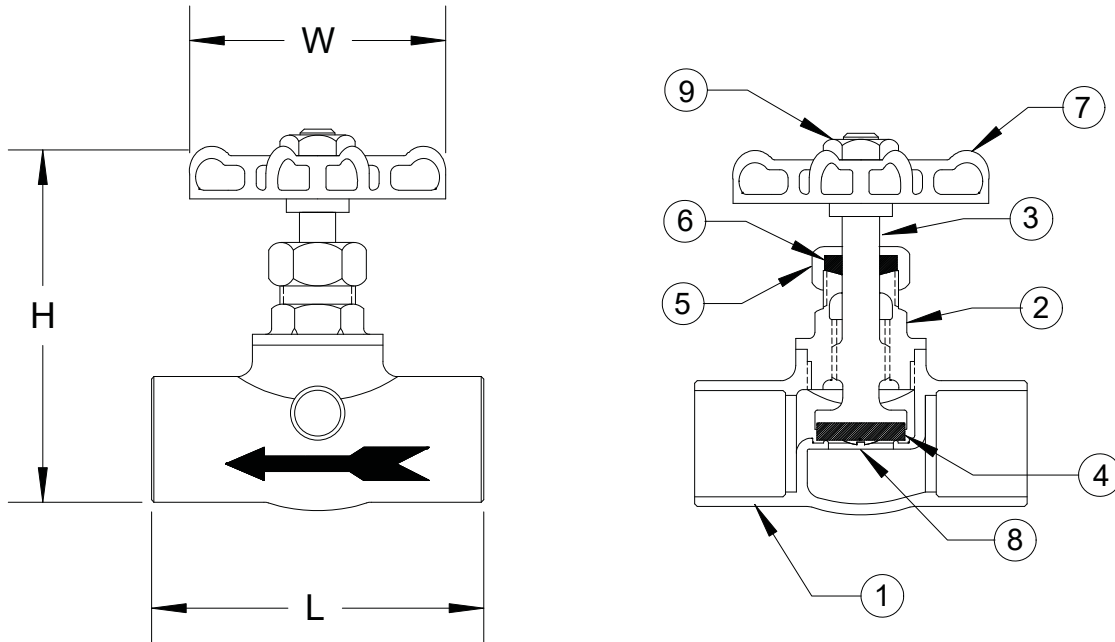

GLOBE TYPE STOP & WASTE VALVE

A quality, cast brass, globe type stop & waste valve with cast iron hand wheel.

DIMENSIONS

CAT. NO.	SIZE	L	D	W
STO0503000	1/2	2.17	3.17	2.1
STO0753000	3/4	2.73	3.33	2.1

MATERIAL LIST

NO.	PART NAME	MATERIAL
9	NUT	STEEL
8	SCREW	BRASS
7	HANDWHEEL	CAST IRON
6	STEM PACKING	BUNA
5	PACKING NUT	BRASS
4	SEAT	BUNA
3	STEM	BRASS
2	BONNET	BRASS
1	BODY	BRASS