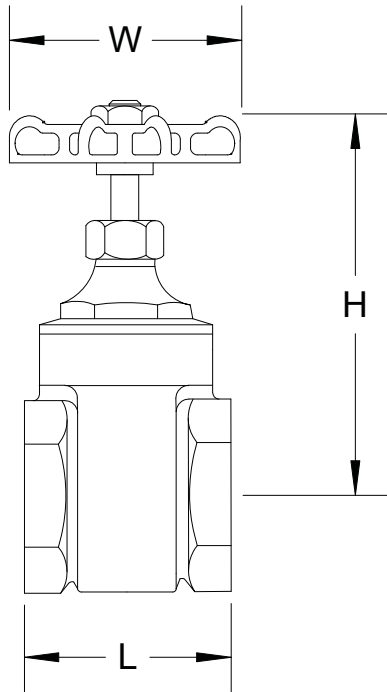

GV3100 - GV3100LF SERIES

NPT GATE VALVE

A high quality, full port, non rising stem, wedge disk, cast brass gate valve. Rated at 200 WOG.

DIMENSIONS

CAT. NO.	CAT. NO.	SIZE	L	D	H	W
GV0503100LF	GV0503100	1/2	1.69	.50	2.74	2.08
GV0753100LF	GV0753100	3/4	1.81	.66	2.95	2.08
GV1003100LF	GV1003100	1	2.04	.82	3.32	2.36
GV1253100LF	GV1253100	1 1/4	2.55	1.06	3.89	2.83
GV1503100LF	GV1503100	1 1/2	2.59	1.33	4.31	2.83
GV2003100LF	GV2003100	2	3.24	1.77	5.13	3.14
GV2503100LF	GV2503100	2 1/2	3.46	2.20	6.41	3.93
GV3003100LF	GV3003100	3	3.62	2.67	7.44	4.25
GV4003100LF	GV4003100	4	4.33	3.54	9.15	5.03

MATERIAL LIST

NO.	PART NAME	GV MATERIAL	GVLF MATERIAL
11	WASHER	PTFE	PTFE
10	LOCK NUT	BRASS (ASTM-UNS B16 C36000)	BRASS HPb58-2
9	GLAND RING	BRASS (ASTM-UNS B16 C36000)	BRASS HPb58-2
8	NUT	STEEL (SAE 1010R)	304 SST
7	PACKING	PTFE	PTFE
6	HANDWHEEL	CAST IRON	CAST IRON
5	PACKING NUT	BRASS (ASTM-UNS B16 C36000)	BRASS HPb58-2
4	STEM	BRASS (ASTM-UNS B16 C36000) 1/2" to 2" (ASTM-UNS B16 C36000) 2 1/2" to 4" (ASTM-UNS B884 C85710)	BRASS C46500
3	DISC	BRASS (ASTM-UNS B584 C85710)	BRASS C46500
2	BONNET	BRASS (ASTM-UNS B584 C85710)	BRASS C46500
1	BODY	BRASS (ASTM-UNS B584 C85710)	BRASS C46500