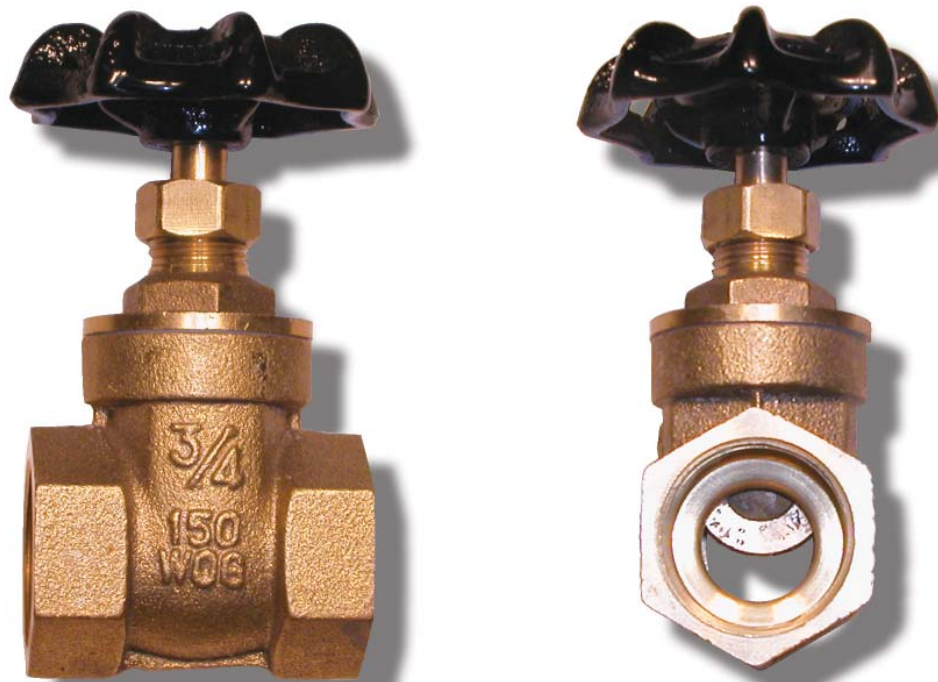

GV3100 GV3100LF

THE BOSTON VALVE Co.

A DIVISION OF BOSTON METAL PRODUCTS, LTD.
25 THURBER BLVD., UNIT #3
SMITHFIELD, RI 02917

TOLL FREE: 1-800-839-0013, TEL: 401-231-8537
FAX: 401-231-8491
WWW.BOSTONVALVE.COM

GV3100 - GV3100LF SERIES

NPT GATE VALVE

A high quality, full port, non rising stem, wedge disk, cast brass gate valve. Rated at 200 WOG.

DIMENSIONS

CAT. NO.	CAT. NO.	SIZE	L	D	H	W
GV0503100LF	GV0503100	1/2	1.69	.50	2.74	2.08
GV0753100LF	GV0753100	3/4	1.81	.66	2.95	2.08
GV1003100LF	GV1003100	1	2.04	.82	3.32	2.36
GV1253100LF	GV1253100	1 1/4	2.55	1.06	3.89	2.83
GV1503100LF	GV1503100	1 1/2	2.59	1.33	4.31	2.83
GV2003100LF	GV2003100	2	3.24	1.77	5.13	3.14
GV2503100LF	GV2503100	2 1/2	3.46	2.20	6.41	3.93
GV3003100LF	GV3003100	3	3.62	2.67	7.44	4.25
GV4003100LF	GV4003100	4	4.33	3.54	9.15	5.03

MATERIAL LIST

NO.	PART NAME	GV MATERIAL	GVLF MATERIAL
11	WASHER	PTFE	PTFE
10	LOCK NUT	BRASS (ASTM-UNS B16 C36000)	BRASS HPb58-2
9	GLAND RING	BRASS (ASTM-UNS B16 C36000)	BRASS HPb58-2
8	NUT	STEEL (SAE 1010R)	304 SST
7	PACKING	PTFE	PTFE
6	HANDWHEEL	CAST IRON	CAST IRON
5	PACKING NUT	BRASS (ASTM-UNS B16 C36000)	BRASS HPb58-2
4	STEM	BRASS (ASTM-UNS B16 C36000) 1/2" to 2" (ASTM-UNS B16 C36000) 2 1/2" to 4" (ASTM-UNS B884 C85710)	BRASS C46500
3	DISC	BRASS (ASTM-UNS B584 C85710)	BRASS C46500
2	BONNET	BRASS (ASTM-UNS B584 C85710)	BRASS C46500
1	BODY	BRASS (ASTM-UNS B584 C85710)	BRASS C46500