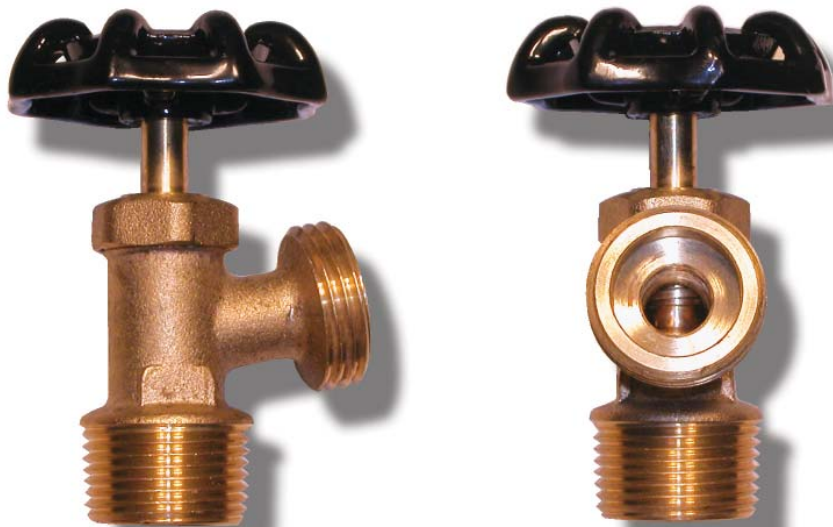

BOD1000

THE BOSTON VALVE Co.

A DIVISION OF BOSTON METAL PRODUCTS, LTD.
25 THURBER BLVD., UNIT #3
SMITHFIELD, RI 02917

TOLL FREE: 1-800-839-0013, TEL: 401-231-8537
FAX: 401-231-8491
WWW.BOSTONVALVE.COM

BOD1000

CONVENTIONAL BOILER DRAIN

A quality, cast brass, globe type boiler drain with cast iron hand wheel.

DIMENSIONS

CAT. NO.	SIZE	L	D	H	W
BOD0501000	1/2	1.50	.54	3.62	2.12
BOD0751000	3/4	1.50	.54	3.80	2.12

MATERIAL LIST

NO.	PART NAME	MATERIAL
9	NUT	BRASS
8	SCREW	BRASS
7	HANDWHEEL	CAST IRON
6	STEM PACKING	BUNA
5	PACKING NUT	BRASS
4	SEAT	BUNA
3	STEM	BRASS
2	BONNET	BRASS
1	BODY	BRASS