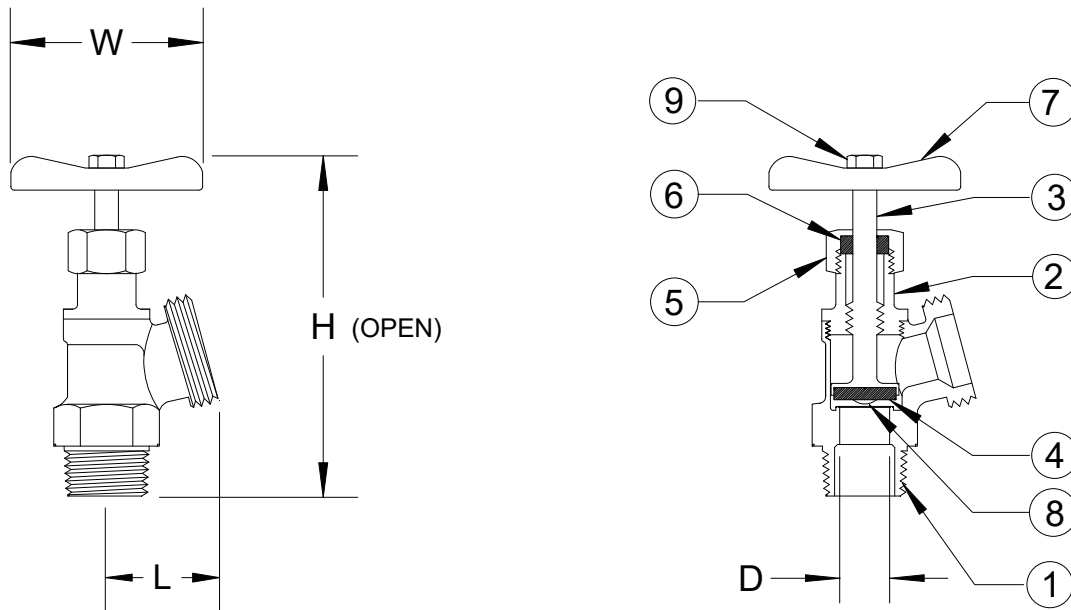

CONVENTIONAL BOILER DRAIN

A quality, cast brass, globe type boiler drain with cast iron hand wheel.

DIMENSIONS

CAT. NO.	SIZE	L	D	H	W
BOD0501000	1/2	1.50	.54	3.62	2.12
BOD0751000	3/4	1.50	.54	3.80	2.12

MATERIAL LIST

NO.	PART NAME	MATERIAL
9	NUT	BRASS
8	SCREW	BRASS
7	HANDWHEEL	CAST IRON
6	STEM PACKING	BUNA
5	PACKING NUT	BRASS
4	SEAT	BUNA
3	STEM	BRASS
2	BONNET	BRASS
1	BODY	BRASS